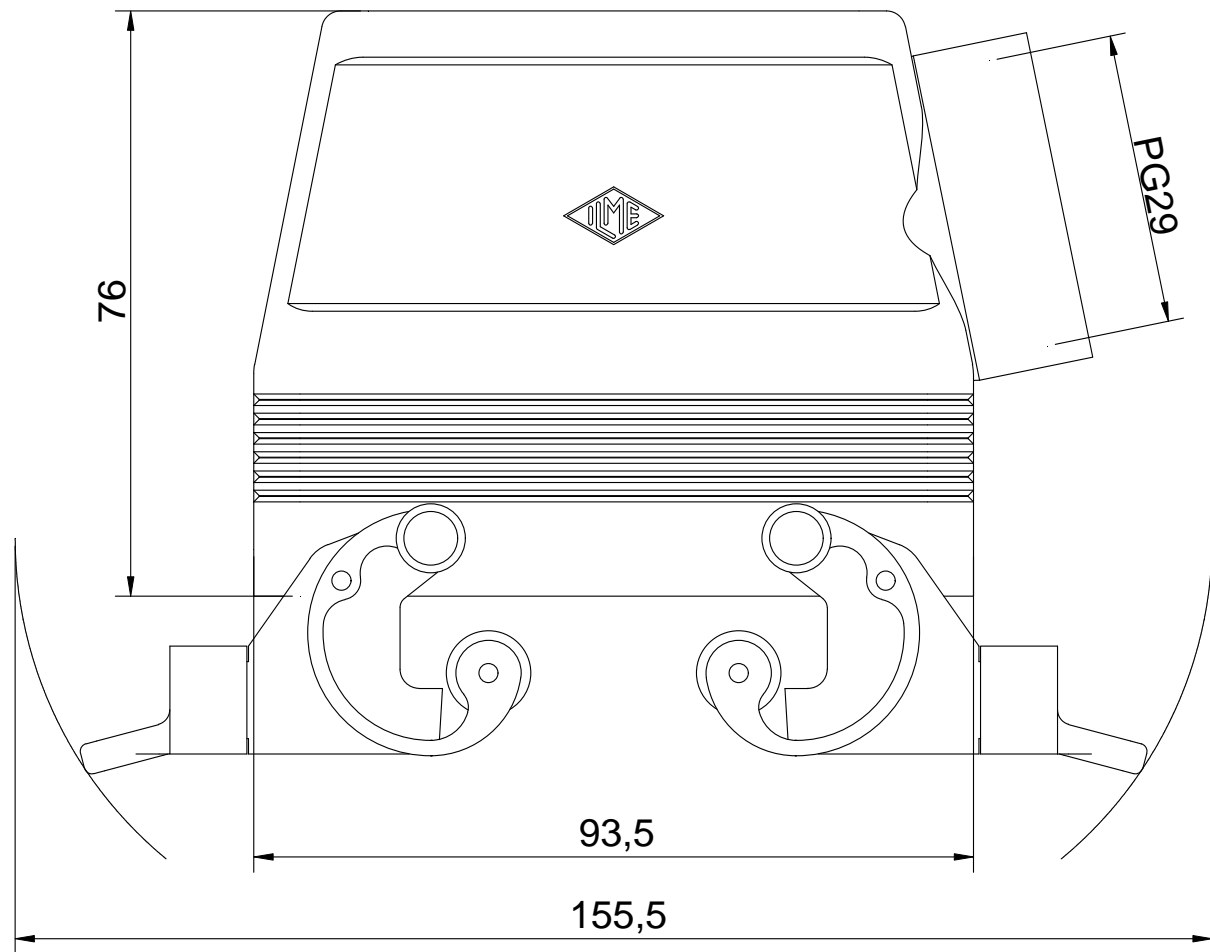

Diritti riservati All rights reserved

Date 14.12.2006	CMAO 06 X29		Scale
Sign.	hood side entry with 2 lev. PG29 ins.		1:1